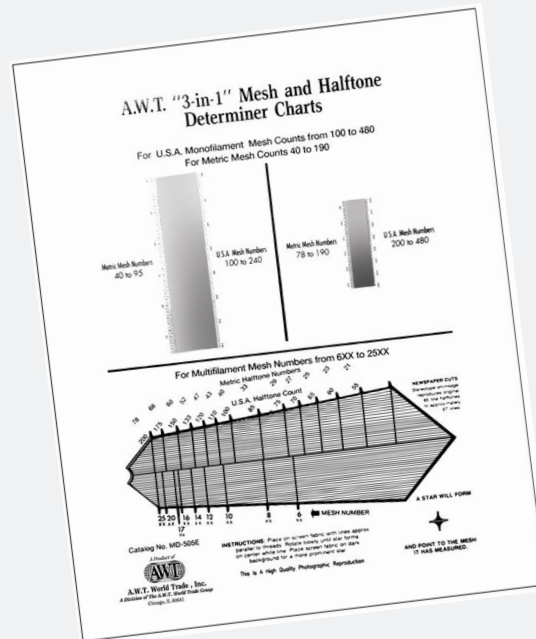

MESH DETERMINER

3-in-1 Chart for Screen Mesh & Halftone Counts

ADVANTAGES

- Easily and accurately determine mesh count on a roll or stretched on a frame
- For use with monofilament or multifilament meshes
- US and metric scales for use with any fabric
- Can also be used to determine halftones
- Produced on 7 mil polyester photo film for clarity and durability
- Each chart is packaged in a protective polyethylene bag

Now you can stop trying to estimate the mesh count on your frames. AWT's Mesh and Halftone Determiner Charts allow screen printers to easily and accurately verify monofilament and multifilament mesh counts, whether the fabric is on a roll or stretched on a frame.

Two different scales are used for monofilament meshes: one for US mesh counts from 100 to 240 and metric counts from 40 to 95; the other for US mesh counts from 200 to 480 and metric counts from 78 to 190. The multifilament chart determines mesh counts from 6XX to 25XX, US halftone numbers from 55 to 200 and metric halftone numbers from 21 to 78.

This handy chart is produced on 7 mil polyester photo film for clarity and durability, and each chart is packaged in a polyethylene bag for protection in workshop and production environments.

Specifications